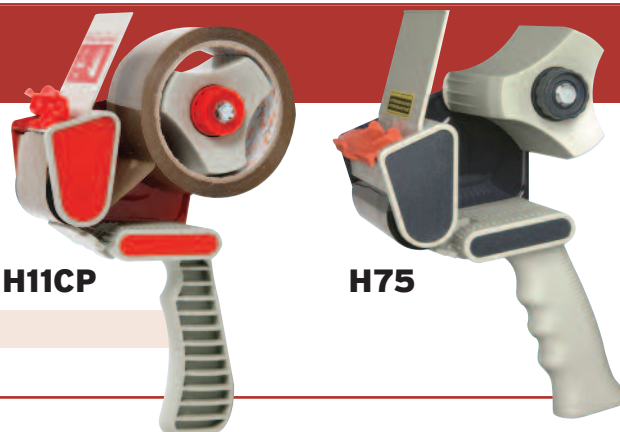

## TAPE DISPENSERS

Standard tape dispensers for 3" cores.

CODE	SIZE
H11CP	50mm
H75	75mm

**H11CP**

**H75**

## CARTON SEALING MACHINE

Excellent for large batches of standard size cartons, the EXC103SD will improve the appearance of your product and reduce the amount of tape required.

CODE	DESCRIPTION
EXC103SD	Semi Automatic Case Taper, Side Drive Sealer and Top & Bottom Sealer

## GENERAL PURPOSE PP MACHINE TAPE

For use with automatic case taping machine, easy unwind for smooth application.

CODE	SIZE	COLOUR	GRADE	PACK QTY
PAKIT990C	48mmx990m	Clear	Acrylic	6

## HOT MELT PP MACHINE TAPE

High release, for use in more demanding applications where a stronger adhesive is required.

CODE	SIZE	COLOUR	GRADE	PACK QTY
02086	38mmx990m	Clear	Hot Melt	8
02084	48mmx990m	Clear	Hot Melt	6
02085	48mmx1500m	Clear	Hot Melt	6
02082	75mmx990m	Clear	Hot Melt	4