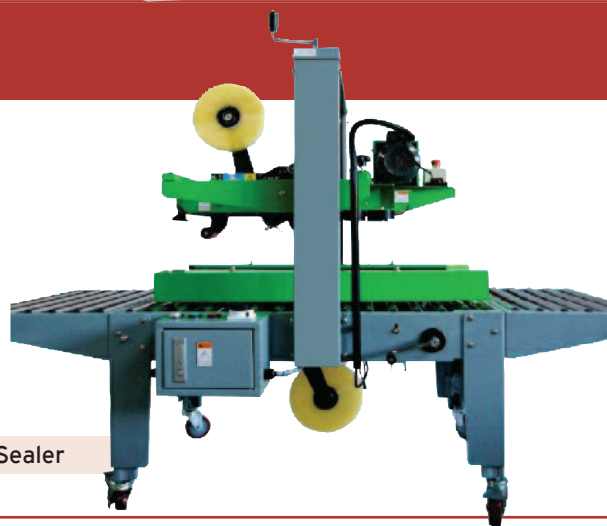

## TAPE DISPENSERS

Standard tape dispensers for 3" cores.

CODE	SIZE
H11CP	50mm
H75	75mm

**H11CP**

**H75**

## CARTON SEALING MACHINE

Excellent for large batches of standard size cartons, the EXC103SD will improve the appearance of your product and reduce the amount of tape required.

CODE	DESCRIPTION
EXC103SD	Semi Automatic Case Taper, Side Drive Sealer and Top & Bottom Sealer

## GENERAL PURPOSE PP MACHINE TAPE

For use with automatic case taping machine, easy unwind for smooth application.

CODE	SIZE	COLOUR	GRADE	PACK QTY
PAKIT990C	48mmx990m	Clear	Acrylic	6

## HOT MELT PP MACHINE TAPE

High release, for use in more demanding applications where a stronger adhesive is required.

CODE	SIZE	COLOUR	GRADE	PACK QTY
02086	38mmx990m	Clear	Hot Melt	8
02084	48mmx990m	Clear	Hot Melt	6
02085	48mmx1500m	Clear	Hot Melt	6
02082	75mmx990m	Clear	Hot Melt	4