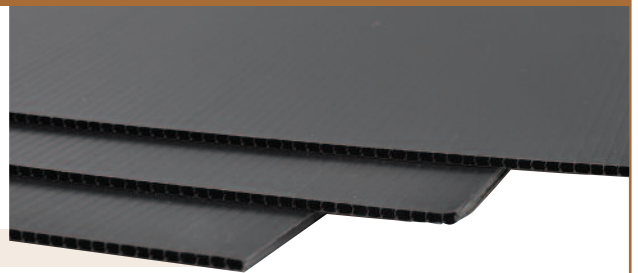

Corrugated layer boards for interleaving and general packaging applications.

CODE	SIZE (mm)	BOARD GRADE	PACK QTY
SWS9869	980x690	Single Wall	10
SWS7411	1170x740	Single Wall	10
DWS1219	1225x1981	Double Wall	10

CORREX SHEETS

Corrugated plastic sheets suitable for interleaving and floor protection. Waterproof.

CODE	SIZE (mm)	THICKNESS	PACK QTY
CS1	2500x1200	2mm/270gsm	10

HAVE YOU SEEN?

TIMBER PALLETS

PAGE 13

WHITE NEWS OFF CUTS