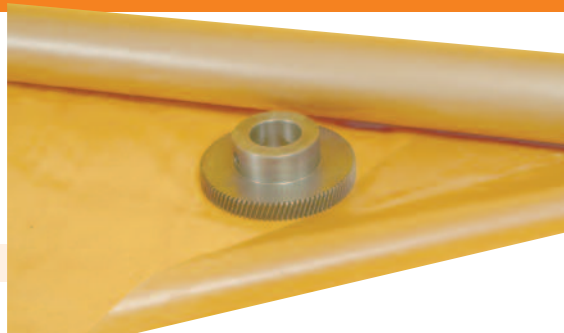

IMITATION KRAFT PAPER SHEETS

100% Recycled Kraft Paper Sheets.

CODE	SIZE	PAPER WEIGHT (gsm)	PACK QTY
IK018	900x1150mm	70	240
IK020	900x1150mm	88	240

WAXED KRAFT PAPER ROLLS

Waterproof wrapping paper with a waxed coating, ideal for export packing or automotive products. Protects from dirt, oil, grease and moisture.

CODE	SIZE	PAPER WEIGHT (gsm)	PACK QTY
WK01550	900mmx100m	55	2
WK01550DS	900mmx100m	55	1

WATERPROOF KRAFT UNION PAPER ROLLS

Very strong wrapping material made from two layers of Kraft paper and bonded with bitumen. Waterproof and suitable for lining packing crates as well as other heavy duty applications.