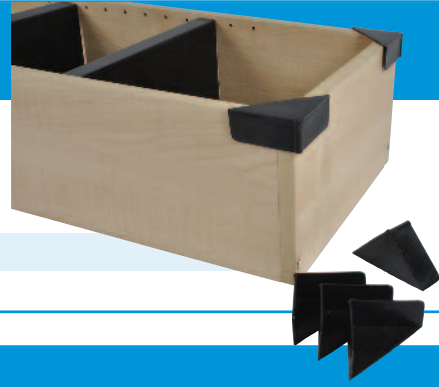

PLASTIC CORNER PROTECTORS

Strong black plastic corner protectors, boxed in 1000's.

CODE	SIZE	PACK QTY
PC6565	65x65x30mm	1000

CARDBOARD EDGE PROTECTORS

Low cost, reusable edge protection for pallets, stabilises the load and protects corners from damage by stretch film or strapping. Helps prevent crushing where multiple pallets are stacked on top of each other. 100% recyclable.

CODE	SIZE	WALL THICKNESS	PACK QTY
EP130	50x50x130mm	4mm	500
EP800	50x50x800mm	4mm	40
EP1000	35x35x1000mm	3mm	40
EPAC1000	50x50x1000mm	3mm	40
EP1130	50x50x1130mm	5mm	40
EP1200	50x50x1200mm	4mm	40
EP1500	50x50x1500mm	3mm	40
EP2000	35x35x2000mm	3mm	40
EP3000	35x35x3000mm	3mm	40

CORNERGUARD PROTECTORS

Folding corrugated edge protectors for pallets, helps stabilise the load and improve the appearance of your product.

CODE	SIZE	PACK QTY
SG116318	200x1000mm	2400

HAVE YOU SEEN?

MACHINE PALLET STRETCH FILM