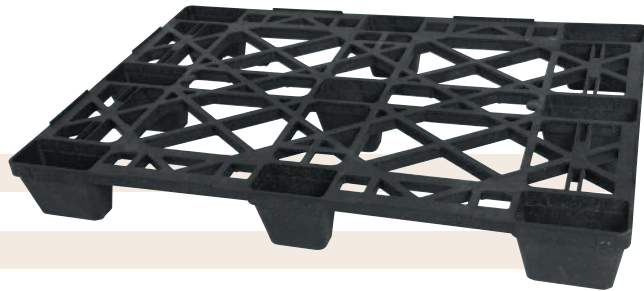

## TIMBER PALLETS

Heavy duty reconditioned timber pallets. Also available heat treated for export.

CODE	SIZE (mm)	UNIT
WP8060	600x800	1
WP1280	800x1200	1
WP1210	1000x1200	1

## PRESSWOOD PALLETS

Strong, nestable pallets made from recycled material. PEFC certified, environmentally friendly. No nails or screws. Suitable for all export markets.

CODE	SIZE (mm)	UNIT
PRP4060	400x600	1
PRP6080	600x800	1
PRP812	800x1200	1
PRP1012	1000x1200	1

## BLACK PLASTIC PALLETS

Strong stackable plastic pallets. Suitable for all export markets.

CODE	SIZE (mm)	UNIT
BP60/80	600x800	1
BP80/120	800x1200	1
BP100/120	1000x1200	1